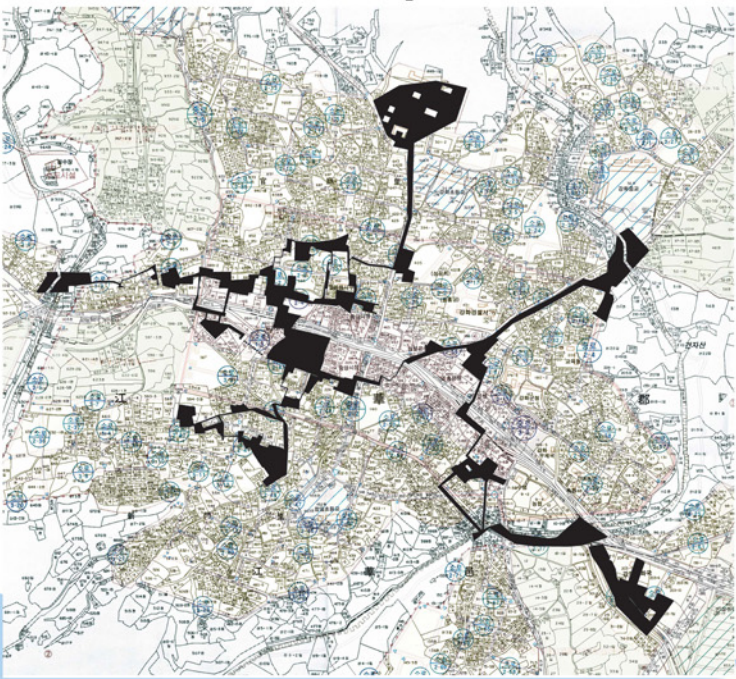

江華郡行政圖 | inside Ganghwa

Main street market

Linear Park

A'

Scale 1:200

Zoom

Scale 1:750