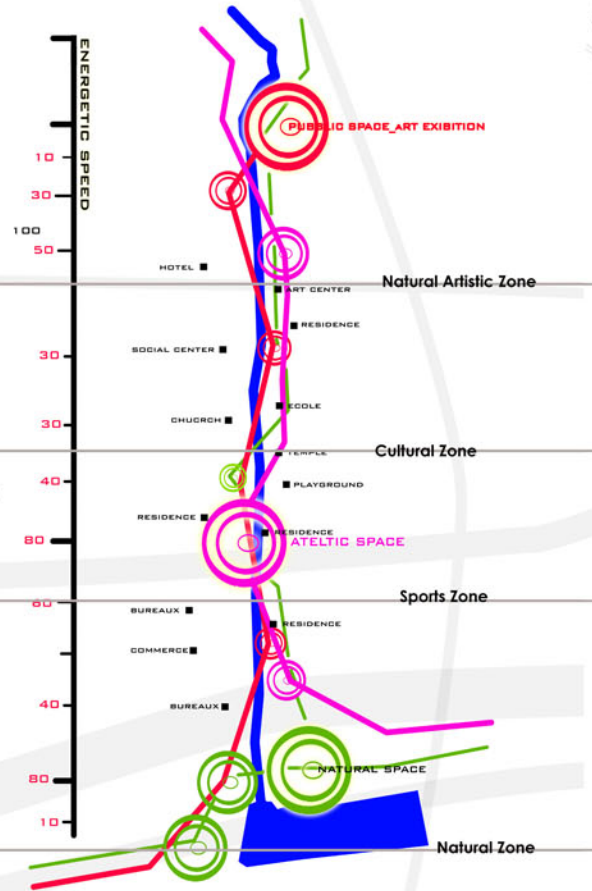

Site Analysis

Concept

Nodes

- Integration
- Movement
- Dynamics
- Water Front
- City Gates
- People
- Nature
- Art
- Sports
- Links
- Culture

Master Plan Diagram

Master Plan

Space Dynamics Panoramic Sections & Views

Space Dynamics