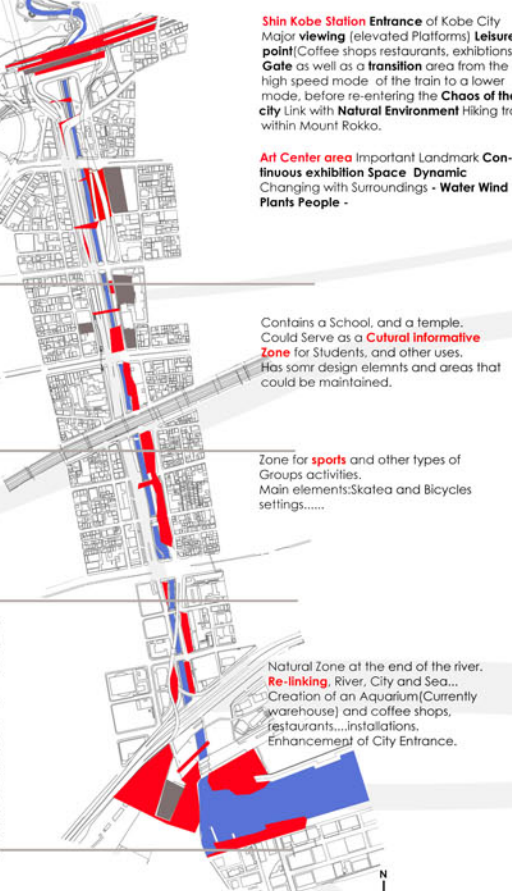

Site Analysis

Concept

Nodes

- Integration
- Movement
- Dynamics
- Water Front
- City Gates
- People
- Nature
- Art
- Sports
- Links
- Culture

Master Plan Diagram

Master Plan

Space Dynamics Panoramic Sections & Views

Space Dynamics